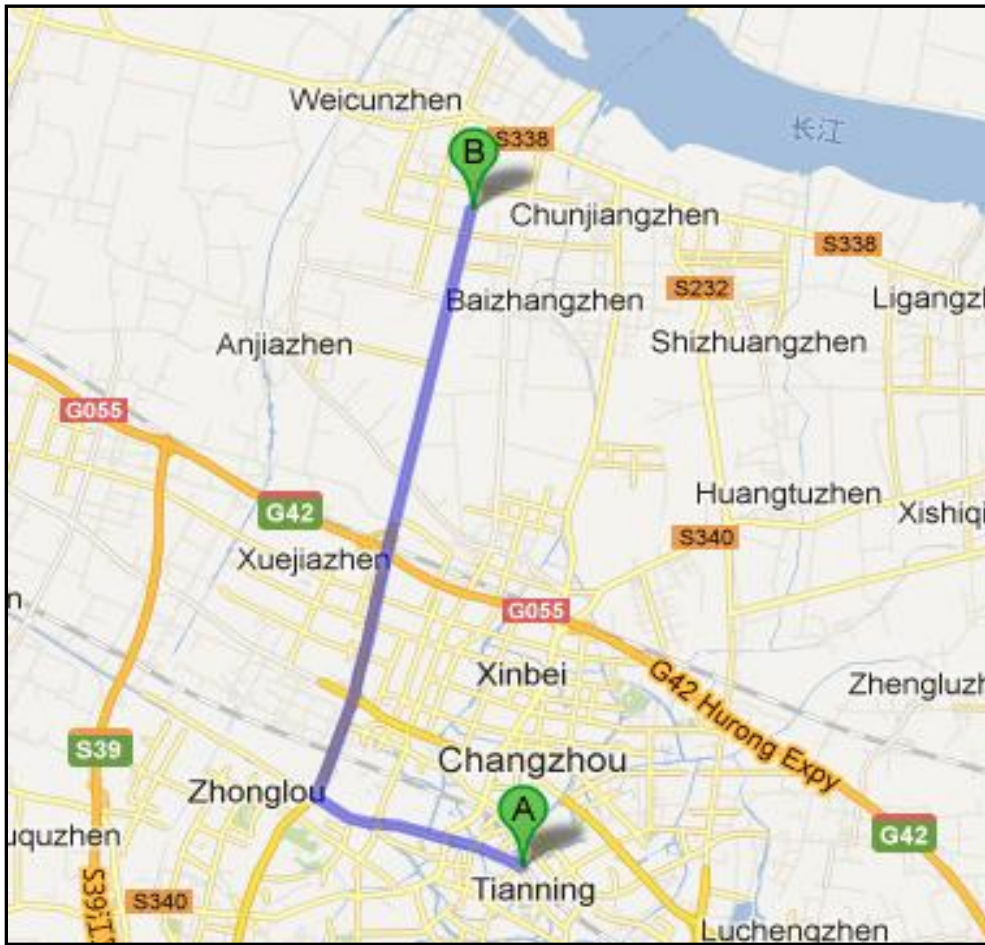

## 常州火车站到常州迈味达工厂的开车方向

前往龙江路，往北行驶约 16 公里路，左转进入兴塘西路。工厂入口将会在你的右边。

21.7 公里 - 大约 30 分钟

## Driving Directions from Changzhou Railway Station

Drive north on Longjiang Road for approximately 16 km. Turn left onto Xingtang Road and the factory entrance will be on your right.

21.7 km – approximately 30 minutes

# 上海虹桥站到常州迈味达工厂的开车方向

驶入 G42 沪蓉高速（南京方向）。下 薛家/常州港 出口，从常州港方向驶入龙江北路，往北行驶约 8 公里，向左转，进入兴塘西路。工厂入口将会在你的右边。

179 公里 - 大约两个小时

## Driving Directions from Shanghai Hongqiao Railway Station

Take the G42 expressway in the direction of Nanjing. Get off at the exit for Xuejia/Changzhou Gang and keep left to merge onto Longjiang Road. Drive north on Longjiang Road for approximately 8 km. Turn left onto Xingtang Road and the factory entrance will be on your right.