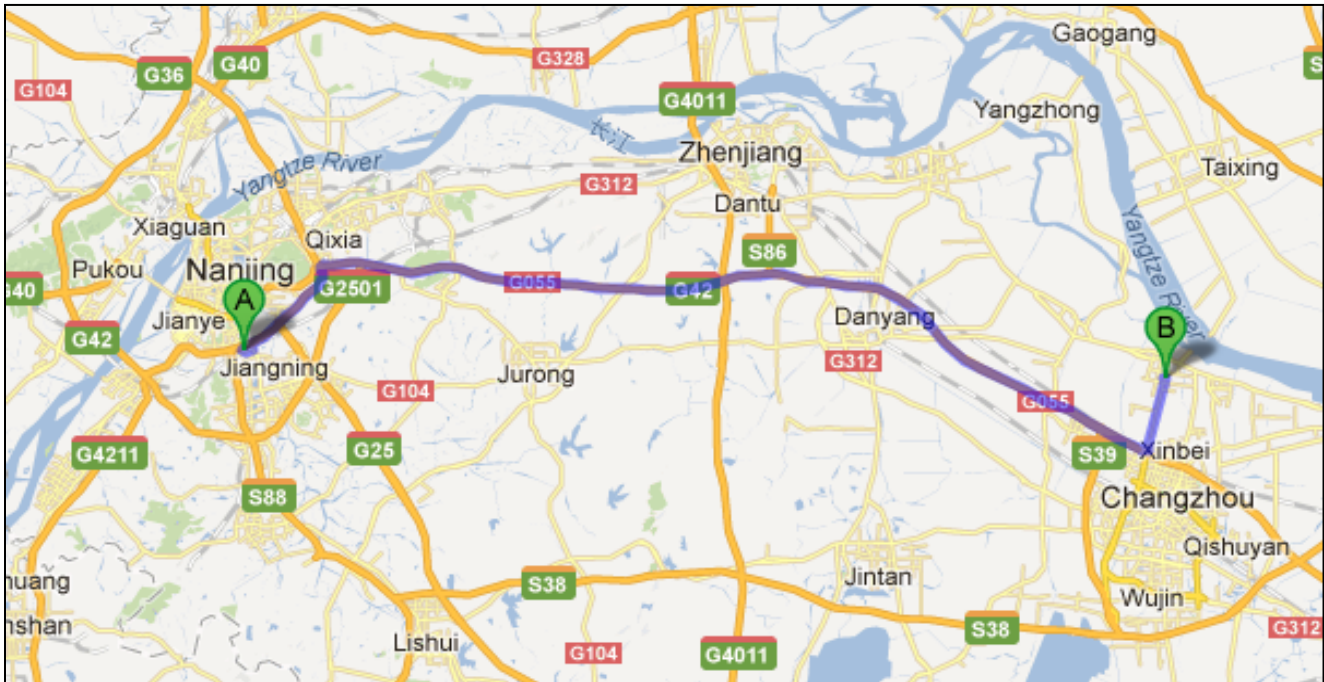

## Driving Directions from Shanghai Hongqiao Railway Station

Take the G42 expressway in the direction of Nanjing. Get off at the exit for Xuejia/Changzhou Gang and keep left to merge onto Longjiang Road. Drive north on Longjiang Road for approximately 8 km. Turn left onto Xingtang Road and the factory entrance will be on your right.

179 km – approximately 2 hours

## 南京南站到常州迈咔达工厂的开车方向

前往 G42 沪蓉高速（上海方向）。下 薛家/常州港 出口，从常州港方向驶入龙江北路，往北行驶约 8 公里，向左转，进入兴塘西路。工厂入口将会在你的右边。

131 公里 - 大约一个半小时

## Driving Directions from Nanjing South Railway Station

Take the G42 expressway in the direction of Shanghai. Get off at the exit for Xuejia/Changzhou Gang and keep left to merge onto Longjiang Road. Drive north on Longjiang Road for approximately 8 km. Turn left onto Xingtang Road and the factory entrance will be on your right.